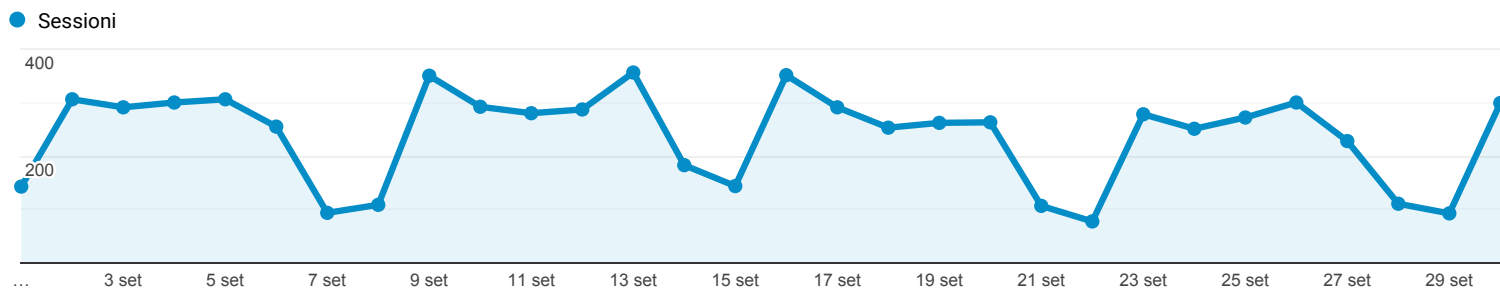

Rapporto mensile

TUTTI » MESE DELL'ANNO: 201909

1 set 2019 - 30 set 2019

Tutti gli utenti
100,00% Sessioni

Esplorazione

Data	Sessioni	Utenti	Durata sessione media	Visualizzazioni di pagina	Pagine/sessione	Utenti (obsoleto)
	7.133 % del totale: 100,00% (7.133)	4.174 % del totale: 100,00% (4.174)	00:02:23 Media per vista: 00:02:23 (0,00%)	23.166 % del totale: 100,00% (23.166)	3,25 Media per vista: 3,25 (0,00%)	5.686 % del totale: 136,22% (4.174)
1. 20190913	356 (4,99%)	272 (4,78%)	00:02:14	1.122 (4,84%)	3,15	272 (4,78%)
2. 20190916	351 (4,92%)	257 (4,52%)	00:03:20	1.127 (4,86%)	3,21	257 (4,52%)
3. 20190909	350 (4,91%)	266 (4,68%)	00:02:52	1.326 (5,72%)	3,79	266 (4,68%)
4. 20190902	306 (4,29%)	245 (4,31%)	00:02:36	1.499 (6,47%)	4,90	245 (4,31%)
5. 20190905	306 (4,29%)	225 (3,96%)	00:02:24	933 (4,03%)	3,05	225 (3,96%)
6. 20190904	300 (4,21%)	245 (4,31%)	00:02:27	1.038 (4,48%)	3,46	245 (4,31%)
7. 20190926	300 (4,21%)	232 (4,08%)	00:02:47	1.019 (4,40%)	3,40	232 (4,08%)
8. 20190930	299 (4,19%)	230 (4,05%)	00:02:59	1.390 (6,00%)	4,65	230 (4,05%)
9. 20190910	292 (4,09%)	227 (3,99%)	00:01:32	848 (3,66%)	2,90	227 (3,99%)
10. 20190903	291 (4,08%)	235 (4,13%)	00:03:13	1.096 (4,73%)	3,77	235 (4,13%)
11. 20190917	291 (4,08%)	237 (4,17%)	00:01:58	762 (3,29%)	2,62	237 (4,17%)
12. 20190912	287 (4,02%)	226 (3,97%)	00:02:54	923 (3,98%)	3,22	226 (3,97%)
13. 20190911	280 (3,93%)	216 (3,80%)	00:02:12	887 (3,83%)	3,17	216 (3,80%)
14. 20190923	278 (3,90%)	209 (3,68%)	00:03:14	835 (3,60%)	3,00	209 (3,68%)
15. 20190925	272 (3,81%)	220 (3,87%)	00:03:21	1.072 (4,63%)	3,94	220 (3,87%)
16. 20190920	263 (3,69%)	218 (3,83%)	00:01:50	649 (2,80%)	2,47	218 (3,83%)
17. 20190919	262 (3,67%)	211 (3,71%)	00:02:09	843 (3,64%)	3,22	211 (3,71%)
18. 20190906	255 (3,57%)	205 (3,61%)	00:02:29	873 (3,77%)	3,42	205 (3,61%)
19. 20190918	253 (3,55%)	206 (3,62%)	00:01:45	678 (2,93%)	2,68	206 (3,62%)
20. 20190924	251 (3,52%)	207 (3,64%)	00:02:12	894 (3,86%)	3,56	207 (3,64%)