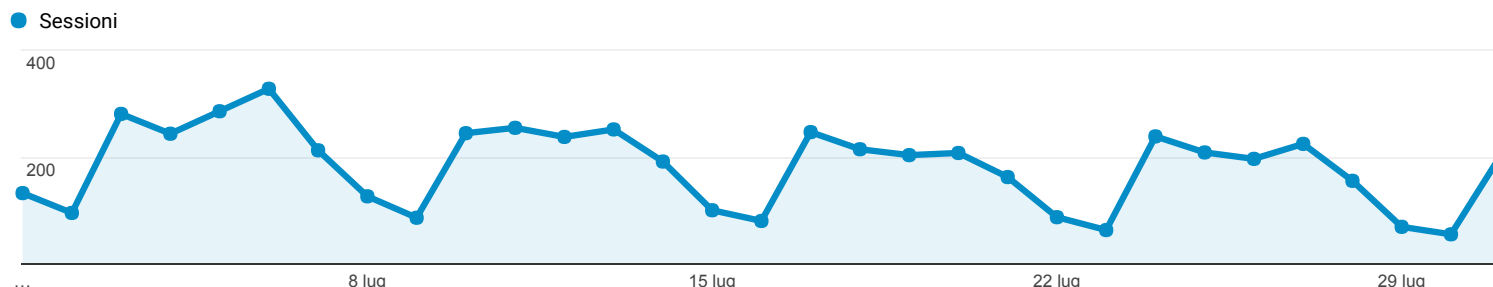

Rapporto mensile

TUTTI » MESE DELL'ANNO: 201707

01 lug 2017 - 31 lug 2017

Tutti gli utenti
100,00% Sessioni

Esplorazione

Data	Sessioni	Utenti	Durata sessione media	Visualizzazioni di pagina	Pagine/sessione	Utenti (obsoleto)
	5.671 % del totale: 100,00% (5.671)	3.532 % del totale: 100,00% (3.532)	00:02:09 Media per vista: 00:02:09 (0,00%)	17.569 % del totale: 100,00% (17.569)	3,10 Media per vista: 3,10 (0,00%)	4.715 % del totale: 133,49% (3.532)
1. 20170706	327 (5,77%)	279 (5,92%)	00:02:20	1.089 (6,20%)	3,33	279 (5,92%)
2. 20170705	285 (5,03%)	249 (5,28%)	00:02:07	806 (4,59%)	2,83	249 (5,28%)
3. 20170703	280 (4,94%)	230 (4,88%)	00:01:58	900 (5,12%)	3,21	230 (4,88%)
4. 20170711	254 (4,48%)	215 (4,56%)	00:02:35	935 (5,32%)	3,68	215 (4,56%)
5. 20170713	251 (4,43%)	198 (4,20%)	00:02:03	817 (4,65%)	3,25	198 (4,20%)
6. 20170717	246 (4,34%)	199 (4,22%)	00:02:41	942 (5,36%)	3,83	199 (4,22%)
7. 20170710	244 (4,30%)	196 (4,16%)	00:02:42	831 (4,73%)	3,41	196 (4,16%)
8. 20170704	243 (4,28%)	194 (4,11%)	00:01:54	718 (4,09%)	2,95	194 (4,11%)
9. 20170724	238 (4,20%)	189 (4,01%)	00:01:53	642 (3,65%)	2,70	189 (4,01%)
10. 20170712	237 (4,18%)	203 (4,31%)	00:02:06	769 (4,38%)	3,24	203 (4,31%)
11. 20170727	224 (3,95%)	181 (3,84%)	00:02:46	725 (4,13%)	3,24	181 (3,84%)
12. 20170718	214 (3,77%)	185 (3,92%)	00:02:36	618 (3,52%)	2,89	185 (3,92%)
13. 20170707	212 (3,74%)	176 (3,73%)	00:02:14	627 (3,57%)	2,96	176 (3,73%)
14. 20170725	208 (3,67%)	174 (3,69%)	00:02:01	716 (4,08%)	3,44	174 (3,69%)
15. 20170720	207 (3,65%)	171 (3,63%)	00:02:30	680 (3,87%)	3,29	171 (3,63%)
16. 20170719	203 (3,58%)	167 (3,54%)	00:01:25	486 (2,77%)	2,39	167 (3,54%)
17. 20170731	201 (3,54%)	148 (3,14%)	00:02:22	656 (3,73%)	3,26	148 (3,14%)
18. 20170726	196 (3,46%)	168 (3,56%)	00:01:30	491 (2,79%)	2,51	168 (3,56%)
19. 20170714	191 (3,37%)	158 (3,35%)	00:02:20	642 (3,65%)	3,36	158 (3,35%)