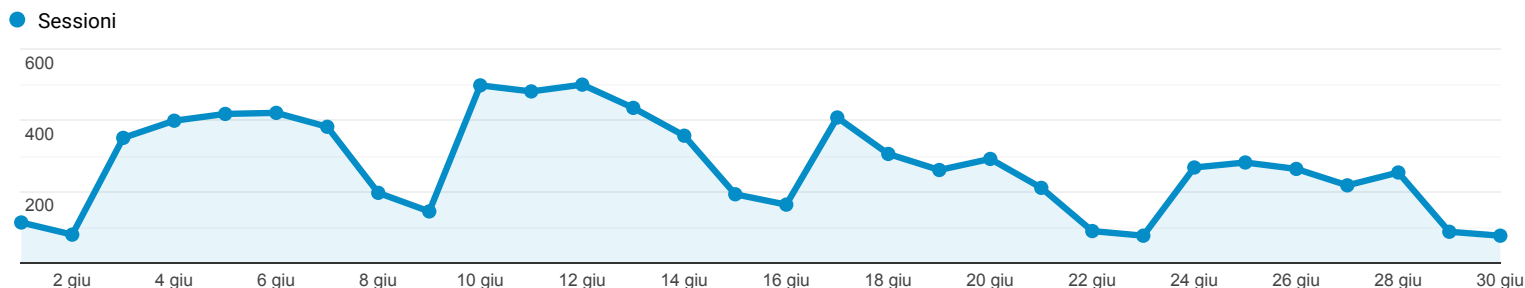

Rapporto mensile

TUTTI » MESE DELL'ANNO: 201906

1 giu 2019 - 30 giu 2019

Tutti gli utenti
100,00% Sessioni

Esplorazione

Data	Sessioni	Utenti	Durata sessione media	Visualizzazioni di pagina	Pagine/sessione	Utenti (obsoleto)
	8.231 % del totale: 100,00% (8.231)	5.814 % del totale: 100,00% (5.814)	00:01:44 Media per vista: 00:01:44 (0,00%)	19.004 % del totale: 100,00% (19.004)	2,31 Media per vista: 2,31 (0,00%)	6.970 % del totale: 119,90% (5.813)
1. 20190612	500 (6,07%)	437 (6,27%)	00:00:55	947 (4,98%)	1,89	437 (6,27%)
2. 20190610	498 (6,05%)	415 (5,95%)	00:01:26	1.030 (5,42%)	2,07	415 (5,95%)
3. 20190611	481 (5,84%)	426 (6,11%)	00:01:36	1.103 (5,80%)	2,29	426 (6,11%)
4. 20190613	435 (5,28%)	364 (5,22%)	00:01:58	1.024 (5,39%)	2,35	364 (5,22%)
5. 20190606	421 (5,11%)	341 (4,89%)	00:02:00	1.064 (5,60%)	2,53	341 (4,89%)
6. 20190605	418 (5,08%)	358 (5,14%)	00:01:39	970 (5,10%)	2,32	358 (5,14%)
7. 20190617	408 (4,96%)	342 (4,91%)	00:02:23	992 (5,22%)	2,43	342 (4,91%)
8. 20190604	399 (4,85%)	347 (4,98%)	00:01:25	914 (4,81%)	2,29	347 (4,98%)
9. 20190607	382 (4,64%)	321 (4,61%)	00:01:13	771 (4,06%)	2,02	321 (4,61%)
10. 20190614	357 (4,34%)	316 (4,53%)	00:01:07	662 (3,48%)	1,85	316 (4,53%)
11. 20190603	351 (4,26%)	285 (4,09%)	00:01:58	819 (4,31%)	2,33	285 (4,09%)
12. 20190618	306 (3,72%)	259 (3,72%)	00:02:13	885 (4,66%)	2,89	259 (3,72%)
13. 20190620	292 (3,55%)	242 (3,47%)	00:02:23	682 (3,59%)	2,34	242 (3,47%)
14. 20190625	282 (3,43%)	238 (3,41%)	00:02:58	806 (4,24%)	2,86	238 (3,41%)
15. 20190624	268 (3,26%)	220 (3,16%)	00:02:10	769 (4,05%)	2,87	220 (3,16%)
16. 20190626	264 (3,21%)	218 (3,13%)	00:01:24	579 (3,05%)	2,19	218 (3,13%)
17. 20190619	261 (3,17%)	217 (3,11%)	00:02:39	721 (3,79%)	2,76	217 (3,11%)
18. 20190628	254 (3,09%)	193 (2,77%)	00:02:24	586 (3,08%)	2,31	193 (2,77%)
19. 20190627	218 (2,65%)	176 (2,53%)	00:01:49	510 (2,68%)	2,34	176 (2,53%)
20. 20190621	211 (2,56%)	171 (2,45%)	00:02:20	548 (2,88%)	2,60	171 (2,45%)