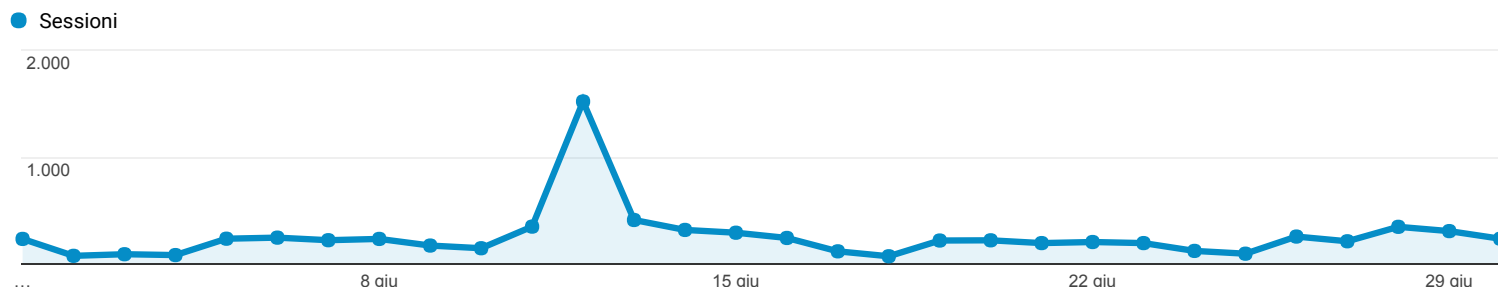

Rapporto mensile

TUTTI » MESE DELL'ANNO: 201706

01 giu 2017 - 30 giu 2017

 **Tutti gli utenti**
 100,00% Sessioni

Esplorazione

Data	Sessioni	Utenti	Durata sessione media	Visualizzazioni di pagina	Pagine/sessione	Utenti (obsoleto)
	7.613 % del totale: 100,00% (7.613)	4.625 % del totale: 100,00% (4.625)	00:02:44 Media per vista: 00:02:44 (0,00%)	27.225 % del totale: 100,00% (27.225)	3,58 Media per vista: 3,58 (0,00%)	6.058 % del totale: 130,98% (4.625)
1. 20170612	1.516 (19,91%)	993 (16,39%)	00:04:25	8.036 (29,52%)	5,30	993 (16,39%)
2. 20170613	409 (5,37%)	352 (5,81%)	00:02:32	1.333 (4,90%)	3,26	352 (5,81%)
3. 20170611	347 (4,56%)	241 (3,98%)	00:04:34	1.482 (5,44%)	4,27	241 (3,98%)
4. 20170628	345 (4,53%)	277 (4,57%)	00:03:06	1.197 (4,40%)	3,47	277 (4,57%)
5. 20170614	316 (4,15%)	271 (4,47%)	00:01:51	831 (3,05%)	2,63	271 (4,47%)
6. 20170629	305 (4,01%)	243 (4,01%)	00:02:37	1.104 (4,06%)	3,62	243 (4,01%)
7. 20170615	290 (3,81%)	237 (3,91%)	00:02:37	892 (3,28%)	3,08	237 (3,91%)
8. 20170626	254 (3,34%)	202 (3,33%)	00:01:59	692 (2,54%)	2,72	202 (3,33%)
9. 20170606	244 (3,21%)	210 (3,47%)	00:01:25	683 (2,51%)	2,80	210 (3,47%)
10. 20170616	241 (3,17%)	201 (3,32%)	00:02:31	934 (3,43%)	3,88	201 (3,32%)
11. 20170605	234 (3,07%)	200 (3,30%)	00:01:38	593 (2,18%)	2,53	200 (3,30%)
12. 20170630	234 (3,07%)	192 (3,17%)	00:02:40	810 (2,98%)	3,46	192 (3,17%)
13. 20170601	232 (3,05%)	187 (3,09%)	00:01:52	619 (2,27%)	2,67	187 (3,09%)
14. 20170608	232 (3,05%)	194 (3,20%)	00:01:47	575 (2,11%)	2,48	194 (3,20%)
15. 20170607	220 (2,89%)	189 (3,12%)	00:02:30	735 (2,70%)	3,34	189 (3,12%)
16. 20170620	219 (2,88%)	181 (2,99%)	00:01:34	679 (2,49%)	3,10	181 (2,99%)
17. 20170619	217 (2,85%)	178 (2,94%)	00:01:57	778 (2,86%)	3,59	178 (2,94%)
18. 20170627	210 (2,76%)	182 (3,00%)	00:02:11	672 (2,47%)	3,20	182 (3,00%)
19. 20170622	203 (2,67%)	179 (2,95%)	00:03:02	633 (2,33%)	3,12	179 (2,95%)