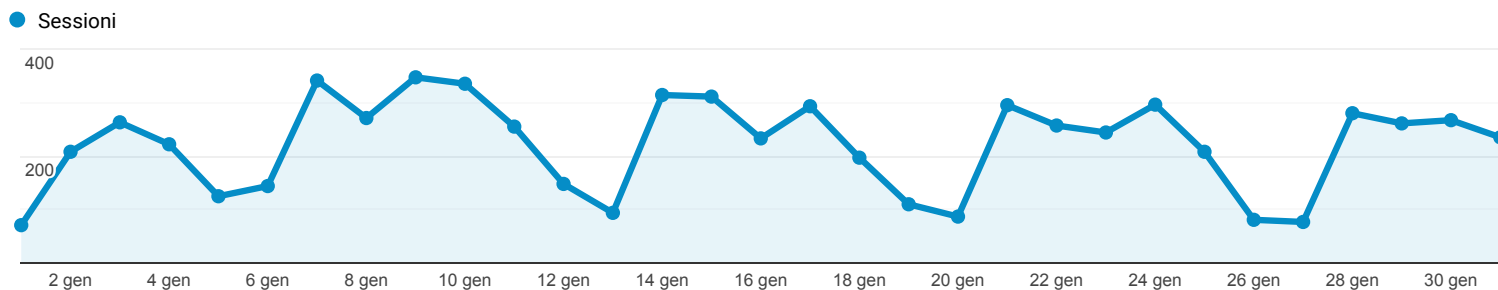

Rapporto mensile

TUTTI » MESE DELL'ANNO: 201901

1 gen 2019 - 31 gen 2019

Tutti gli utenti
100,00% Sessioni

Esplorazione

Data	Sessioni	Utenti	Durata sessione media	Visualizzazioni di pagina	Pagine/sessione	Utenti (obsoleto)
	6.870 % del totale: 100,00% (6.870)	4.202 % del totale: 100,00% (4.202)	00:02:20 Media per vista: 00:02:20 (0,00%)	18.168 % del totale: 100,00% (18.168)	2,64 Media per vista: 2,64 (0,00%)	5.450 % del totale: 129,67% (4.203)
1. 20190109	347 (5,05%)	283 (5,19%)	00:02:03	812 (4,47%)	2,34	283 (5,19%)
2. 20190107	341 (4,96%)	264 (4,84%)	00:02:55	867 (4,77%)	2,54	264 (4,84%)
3. 20190110	335 (4,88%)	247 (4,53%)	00:02:41	932 (5,13%)	2,78	247 (4,53%)
4. 20190114	314 (4,57%)	232 (4,26%)	00:03:39	910 (5,01%)	2,90	232 (4,26%)
5. 20190115	311 (4,53%)	256 (4,70%)	00:01:37	805 (4,43%)	2,59	256 (4,70%)
6. 20190124	296 (4,31%)	228 (4,18%)	00:02:44	929 (5,11%)	3,14	228 (4,18%)
7. 20190121	295 (4,29%)	224 (4,11%)	00:01:45	797 (4,39%)	2,70	224 (4,11%)
8. 20190117	293 (4,26%)	225 (4,13%)	00:02:26	889 (4,89%)	3,03	225 (4,13%)
9. 20190128	280 (4,08%)	208 (3,82%)	00:02:42	824 (4,54%)	2,94	208 (3,82%)
10. 20190108	271 (3,94%)	220 (4,04%)	00:03:05	627 (3,45%)	2,31	220 (4,04%)
11. 20190130	267 (3,89%)	207 (3,80%)	00:02:43	646 (3,56%)	2,42	207 (3,80%)
12. 20190103	263 (3,83%)	207 (3,80%)	00:02:49	627 (3,45%)	2,38	207 (3,80%)
13. 20190129	261 (3,80%)	216 (3,96%)	00:02:08	532 (2,93%)	2,04	216 (3,96%)
14. 20190122	257 (3,74%)	211 (3,87%)	00:01:32	600 (3,30%)	2,33	211 (3,87%)
15. 20190111	255 (3,71%)	205 (3,76%)	00:02:33	637 (3,51%)	2,50	205 (3,76%)
16. 20190123	244 (3,55%)	185 (3,39%)	00:02:43	865 (4,76%)	3,55	185 (3,39%)
17. 20190131	235 (3,42%)	173 (3,17%)	00:03:27	662 (3,64%)	2,82	173 (3,17%)
18. 20190116	233 (3,39%)	191 (3,50%)	00:02:04	628 (3,46%)	2,70	191 (3,50%)
19. 20190104	222 (3,23%)	180 (3,30%)	00:01:38	563 (3,10%)	2,54	180 (3,30%)
20. 20190102	208 (3,03%)	157 (2,88%)	00:02:55	632 (3,48%)	3,04	157 (2,88%)