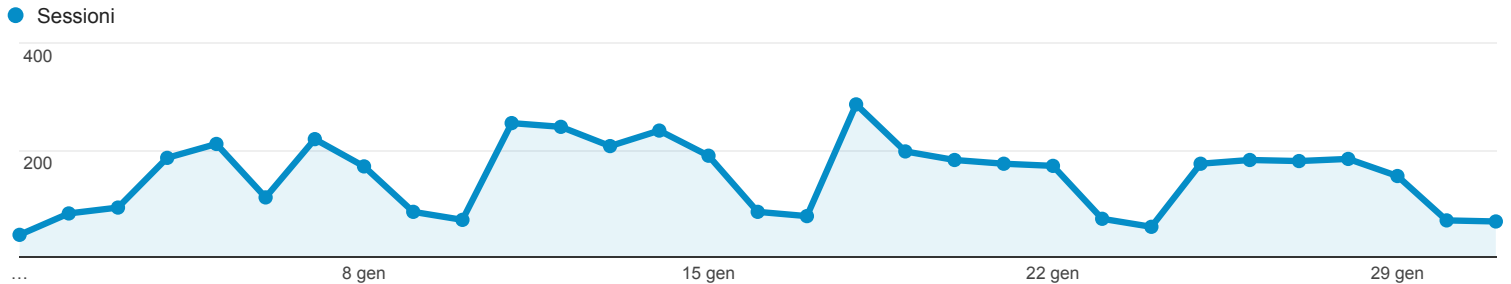

01 gen 2016 - 31 gen 2016

Rapporto mensile

TUTTI » MESE DELL'ANNO: 201601

Tutte le sessioni
100,00%

Esplorazione

Data	Sessioni	Utenti	Durata sessione media	Visualizzazioni di pagina	Pagine/sessione	Utenti (obsoleto)
	4.684 % del totale: 100,00% (4.684)	3.165 % del totale: 100,00% (3.165)	00:02:36 Media per vista: 00:02:36 (0,00%)	15.423 % del totale: 100,00% (15.423)	3,29 Media per vista: 3,29 (0,00%)	3.939 % del totale: 124,45% (3.165)
1. 20160118	285 (6,08%)	221 (5,61%)	00:02:40	926 (6,00%)	3,25	221 (5,61%)
2. 20160111	250 (5,34%)	202 (5,13%)	00:02:29	745 (4,83%)	2,98	202 (5,13%)
3. 20160112	243 (5,19%)	207 (5,26%)	00:02:19	709 (4,60%)	2,92	207 (5,26%)
4. 20160114	236 (5,04%)	186 (4,72%)	00:03:35	850 (5,51%)	3,60	186 (4,72%)
5. 20160107	220 (4,70%)	181 (4,60%)	00:01:49	591 (3,83%)	2,69	181 (4,60%)
6. 20160105	211 (4,50%)	182 (4,62%)	00:02:23	601 (3,90%)	2,85	182 (4,62%)
7. 20160113	207 (4,42%)	178 (4,52%)	00:01:57	464 (3,01%)	2,24	178 (4,52%)
8. 20160119	197 (4,21%)	175 (4,44%)	00:02:50	714 (4,63%)	3,62	175 (4,44%)
9. 20160115	189 (4,04%)	153 (3,88%)	00:02:36	678 (4,40%)	3,59	153 (3,88%)
10. 20160104	185 (3,95%)	143 (3,63%)	00:03:15	694 (4,50%)	3,75	143 (3,63%)
11. 20160128	183 (3,91%)	139 (3,53%)	00:01:51	588 (3,81%)	3,21	139 (3,53%)
12. 20160120	181 (3,86%)	151 (3,83%)	00:02:14	605 (3,92%)	3,34	151 (3,83%)
13. 20160126	181 (3,86%)	163 (4,14%)	00:02:47	657 (4,26%)	3,63	163 (4,14%)
14. 20160127	179 (3,82%)	154 (3,91%)	00:02:05	555 (3,60%)	3,10	154 (3,91%)
15. 20160121	174 (3,71%)	147 (3,73%)	00:04:01	919 (5,96%)	5,28	147 (3,73%)
16. 20160125	174 (3,71%)	148 (3,76%)	00:02:24	576 (3,73%)	3,31	148 (3,76%)
17. 20160122	170 (3,63%)	145 (3,68%)	00:02:48	485 (3,14%)	2,85	145 (3,68%)
18. 20160108	169 (3,61%)	149 (3,78%)	00:01:54	414 (2,68%)	2,45	149 (3,78%)
19. 20160129	151 (3,22%)	130 (3,30%)	00:03:38	662 (4,29%)	4,38	130 (3,30%)
20. 20160106	111 (2,37%)	102 (2,59%)	00:03:10	385 (2,50%)	3,47	102 (2,59%)
21. 20160103	92 (1,96%)	74 (1,88%)	00:03:58	356 (2,31%)	3,87	74 (1,88%)
22. 20160109	84 (1,79%)	73 (1,85%)	00:04:12	398 (2,58%)	4,74	73 (1,85%)