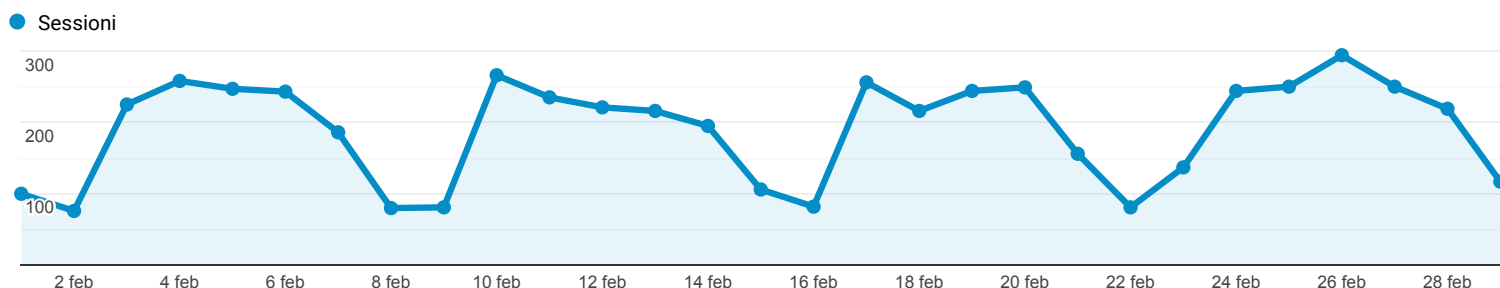

Rapporto mensile

TUTTI » MESE DELL'ANNO: 202002

1 feb 2020 - 29 feb 2020

Tutti gli utenti
100,00% Sessioni

Esplorazione

Data	Sessioni	Utenti	Durata sessione media	Visualizzazioni di pagina	Pagine/sessione	Utenti (obsoleto)
	5.530 % del totale: 100,00% (5.530)	3.358 % del totale: 100,00% (3.358)	00:02:23 Media per vista: 00:02:23 (0,00%)	18.341 % del totale: 100,00% (18.341)	3,32 Media per vista: 3,32 (0,00%)	4.486 % del totale: 133,51% (3.360)
1. 20200226	294 (5,32%)	238 (5,31%)	00:02:02	1.018 (5,55%)	3,46	238 (5,31%)
2. 20200210	266 (4,81%)	206 (4,59%)	00:02:01	965 (5,26%)	3,63	206 (4,59%)
3. 20200204	258 (4,67%)	206 (4,59%)	00:01:57	893 (4,87%)	3,46	206 (4,59%)
4. 20200217	256 (4,63%)	192 (4,28%)	00:03:45	1.046 (5,70%)	4,09	192 (4,28%)
5. 20200225	250 (4,52%)	201 (4,48%)	00:02:42	855 (4,66%)	3,42	201 (4,48%)
6. 20200227	250 (4,52%)	188 (4,19%)	00:02:17	778 (4,24%)	3,11	188 (4,19%)
7. 20200220	249 (4,50%)	200 (4,46%)	00:03:16	893 (4,87%)	3,59	200 (4,46%)
8. 20200205	247 (4,47%)	204 (4,55%)	00:02:13	951 (5,19%)	3,85	204 (4,55%)
9. 20200219	244 (4,41%)	193 (4,30%)	00:02:54	884 (4,82%)	3,62	193 (4,30%)
10. 20200224	244 (4,41%)	188 (4,19%)	00:02:25	862 (4,70%)	3,53	188 (4,19%)
11. 20200206	243 (4,39%)	199 (4,44%)	00:02:51	754 (4,11%)	3,10	199 (4,44%)
12. 20200211	235 (4,25%)	189 (4,21%)	00:01:58	643 (3,51%)	2,74	189 (4,21%)
13. 20200203	225 (4,07%)	174 (3,88%)	00:02:58	771 (4,20%)	3,43	174 (3,88%)
14. 20200212	221 (4,00%)	175 (3,90%)	00:02:37	691 (3,77%)	3,13	175 (3,90%)
15. 20200228	219 (3,96%)	173 (3,86%)	00:02:43	705 (3,84%)	3,22	173 (3,86%)
16. 20200213	216 (3,91%)	184 (4,10%)	00:01:56	713 (3,89%)	3,30	184 (4,10%)
17. 20200218	216 (3,91%)	185 (4,12%)	00:02:52	643 (3,51%)	2,98	185 (4,12%)
18. 20200214	195 (3,53%)	159 (3,54%)	00:01:46	589 (3,21%)	3,02	159 (3,54%)
19. 20200207	186 (3,36%)	161 (3,59%)	00:02:13	681 (3,71%)	3,66	161 (3,59%)
20. 20200221	156 (2,82%)	137 (3,05%)	00:02:08	448 (2,44%)	2,87	137 (3,05%)