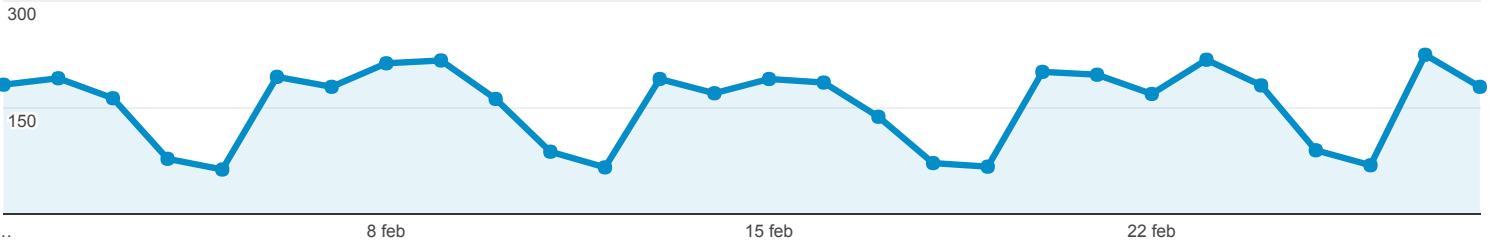

Rapporto mensile

01 feb 2017 - 28 feb 2017

TUTTI » MESE DELL'ANNO: 201702

Tutti gli utenti
100,00% Sessioni

Esplorazione

● Sessioni

Data	Sessioni	Utenti	Durata sessione media	Visualizzazioni di pagina	Pagine/sessione	Utenti (obsoleto)
	4.329 % del totale: 100,00% (4.329)	2.897 % del totale: 100,00% (2.897)	00:02:25 Media per vista: 00:02:25 (0,00%)	13.303 % del totale: 100,00% (13.303)	3,07 Media per vista: 3,07 (0,00%)	3.695 % del totale: 127,55% (2.897)
1. 20170227	224 (5,17%)	179 (4,84%)	00:02:20	804 (6,04%)	3,59	179 (4,84%)
2. 20170223	217 (5,01%)	190 (5,14%)	00:02:40	672 (5,05%)	3,10	190 (5,14%)
3. 20170209	216 (4,99%)	178 (4,82%)	00:03:30	738 (5,55%)	3,42	178 (4,82%)
4. 20170208	212 (4,90%)	183 (4,95%)	00:03:02	613 (4,61%)	2,89	183 (4,95%)
5. 20170220	200 (4,62%)	166 (4,49%)	00:03:12	834 (6,27%)	4,17	166 (4,49%)
6. 20170221	196 (4,53%)	169 (4,57%)	00:01:46	612 (4,60%)	3,12	169 (4,57%)
7. 20170206	193 (4,46%)	165 (4,47%)	00:02:02	517 (3,89%)	2,68	165 (4,47%)
8. 20170202	191 (4,41%)	149 (4,03%)	00:01:35	466 (3,50%)	2,44	149 (4,03%)
9. 20170213	190 (4,39%)	156 (4,22%)	00:03:23	622 (4,68%)	3,27	156 (4,22%)
10. 20170215	190 (4,39%)	157 (4,25%)	00:02:13	604 (4,54%)	3,18	157 (4,25%)
11. 20170216	185 (4,27%)	162 (4,38%)	00:02:49	523 (3,93%)	2,83	162 (4,38%)
12. 20170201	182 (4,20%)	155 (4,19%)	00:01:58	542 (4,07%)	2,98	155 (4,19%)
13. 20170224	181 (4,18%)	160 (4,33%)	00:02:21	516 (3,88%)	2,85	160 (4,33%)
14. 20170207	179 (4,13%)	149 (4,03%)	00:03:15	708 (5,32%)	3,96	149 (4,03%)
15. 20170228	179 (4,13%)	156 (4,22%)	00:02:36	480 (3,61%)	2,68	156 (4,22%)
16. 20170214	170 (3,93%)	141 (3,82%)	00:02:18	537 (4,04%)	3,16	141 (3,82%)
17. 20170222	169 (3,90%)	151 (4,09%)	00:01:52	456 (3,43%)	2,70	151 (4,09%)
18. 20170203	163 (3,77%)	135 (3,65%)	00:03:13	453 (3,41%)	2,78	135 (3,65%)
19. 20170210	162 (3,74%)	137 (3,71%)	00:01:30	411 (3,09%)	2,54	137 (3,71%)