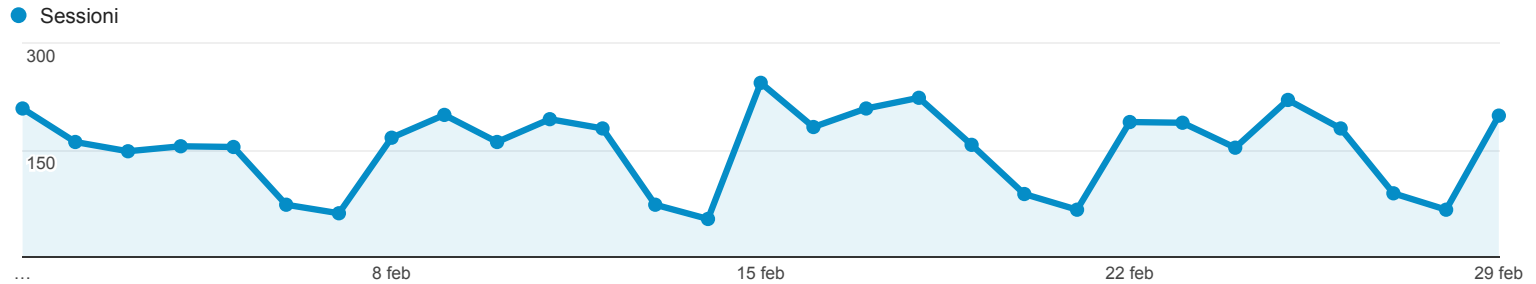

01 feb 2016 - 29 feb 2016

Rapporto mensile

TUTTI » MESE DELL'ANNO: 201602

Tutti gli utenti
100,00% Sessioni

Esplorazione

Data	Sessioni	Utenti	Durata sessione media	Visualizzazioni di pagina	Pagine/sessione	Utenti (obsoleto)
	4.437 % del totale: 100,00% (4.437)	2.879 % del totale: 100,00% (2.879)	00:02:10 Media per vista: 00:02:10 (0,00%)	13.415 % del totale: 100,00% (13.415)	3,02 Media per vista: 3,02 (0,00%)	3.718 % del totale: 129,14% (2.879)
1. 20160215	244 (5,50%)	202 (5,43%)	00:02:03	645 (4,81%)	2,64	202 (5,43%)
2. 20160218	223 (5,03%)	187 (5,03%)	00:02:58	784 (5,84%)	3,52	187 (5,03%)
3. 20160225	220 (4,96%)	183 (4,92%)	00:02:14	685 (5,11%)	3,11	183 (4,92%)
4. 20160201	208 (4,69%)	158 (4,25%)	00:02:38	655 (4,88%)	3,15	158 (4,25%)
5. 20160217	208 (4,69%)	176 (4,73%)	00:01:33	618 (4,61%)	2,97	176 (4,73%)
6. 20160209	199 (4,49%)	171 (4,60%)	00:02:04	559 (4,17%)	2,81	171 (4,60%)
7. 20160229	198 (4,46%)	148 (3,98%)	00:03:21	869 (6,48%)	4,39	148 (3,98%)
8. 20160211	193 (4,35%)	152 (4,09%)	00:03:12	662 (4,93%)	3,43	152 (4,09%)
9. 20160222	189 (4,26%)	145 (3,90%)	00:01:24	553 (4,12%)	2,93	145 (3,90%)
10. 20160223	188 (4,24%)	149 (4,01%)	00:01:41	573 (4,27%)	3,05	149 (4,01%)
11. 20160216	182 (4,10%)	153 (4,12%)	00:02:23	575 (4,29%)	3,16	153 (4,12%)
12. 20160212	180 (4,06%)	155 (4,17%)	00:01:52	523 (3,90%)	2,91	155 (4,17%)
13. 20160226	180 (4,06%)	151 (4,06%)	00:02:10	527 (3,93%)	2,93	151 (4,06%)
14. 20160208	167 (3,76%)	137 (3,68%)	00:02:48	543 (4,05%)	3,25	137 (3,68%)
15. 20160202	161 (3,63%)	138 (3,71%)	00:01:46	385 (2,87%)	2,39	138 (3,71%)
16. 20160210	161 (3,63%)	137 (3,68%)	00:02:10	435 (3,24%)	2,70	137 (3,68%)
17. 20160219	157 (3,54%)	140 (3,77%)	00:01:27	336 (2,50%)	2,14	140 (3,77%)
18. 20160204	155 (3,49%)	134 (3,60%)	00:02:09	490 (3,65%)	3,16	134 (3,60%)
19. 20160205	154 (3,47%)	125 (3,36%)	00:01:17	372 (2,77%)	2,42	125 (3,36%)
20. 20160224	153 (3,45%)	133 (3,58%)	00:02:19	400 (2,98%)	2,61	133 (3,58%)
21. 20160203	148 (3,34%)	123 (3,31%)	00:02:07	551 (4,11%)	3,72	123 (3,31%)
22. 20160227	89 (2,01%)	81 (2,18%)	00:03:24	492 (3,67%)	5,53	81 (2,18%)