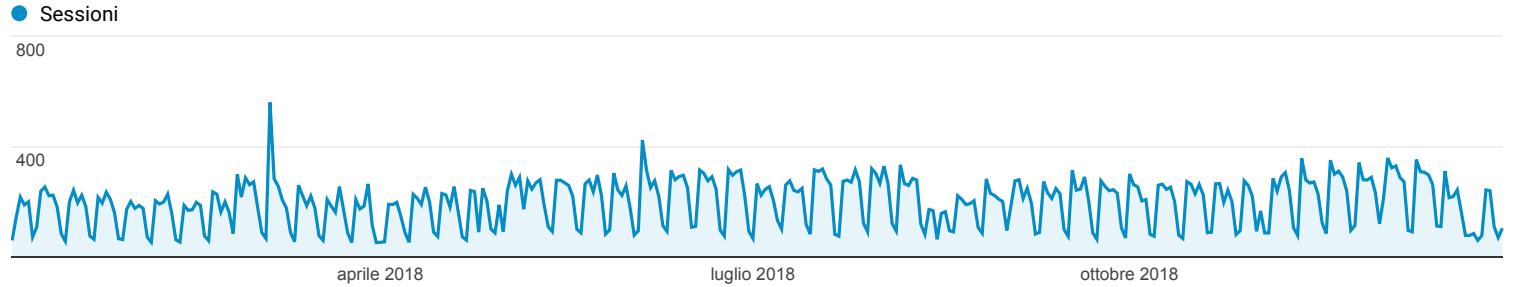

Rapporto mensile delle visite

Tutti gli utenti
100,00% Sessioni

1 gen 2018 - 31 dic 2018

Scheda Rapporto

Mese dell'anno	Sessioni	Utenti (obsoleto)	Visualizzazioni di pagina	Pagine/sessione	Frequenza di rimbalzo	Durata sessione	Durata sessione media
	71.800 % del totale: 100,00% (71.800)	43.500 % del totale: 111,75% (38.927)	203.021 % del totale: 100,00% (203.021)	2,83 Media per vista: 2,83 (0,00%)	58,18% Media per vista: 58,18% (0,00%)	2927:00:38 % del totale: 100,00% (2927:00:38)	00:02:27 Media per vista: 00:02:27 (0,00%)
1. 201807	6.853 (9,54%)	4.255 (9,78%)	18.387 (9,06%)	2,68	59,26%	243:08:46 (8,31%)	00:02:08
2. 201806	6.851 (9,54%)	4.575 (10,52%)	17.828 (8,78%)	2,60	63,20%	237:04:15 (8,10%)	00:02:05
3. 201805	6.811 (9,49%)	4.198 (9,65%)	19.710 (9,71%)	2,89	57,95%	285:27:22 (9,75%)	00:02:31
4. 201811	6.714 (9,35%)	4.043 (9,29%)	18.996 (9,36%)	2,83	58,39%	289:10:51 (9,88%)	00:02:35
5. 201810	6.288 (8,76%)	3.694 (8,49%)	18.104 (8,92%)	2,88	56,90%	270:06:12 (9,23%)	00:02:35
6. 201812	6.141 (8,55%)	3.868 (8,89%)	15.572 (7,67%)	2,54	62,19%	229:04:32 (7,83%)	00:02:14
7. 201808	5.972 (8,32%)	3.515 (8,08%)	15.671 (7,72%)	2,62	57,47%	247:10:31 (8,44%)	00:02:29
8. 201809	5.902 (8,22%)	3.476 (7,99%)	16.557 (8,16%)	2,81	58,27%	246:20:24 (8,42%)	00:02:30
9. 201803	5.554 (7,74%)	3.203 (7,36%)	17.841 (8,79%)	3,21	55,38%	251:39:03 (8,60%)	00:02:43
10. 201801	5.131 (7,15%)	3.028 (6,96%)	15.645 (7,71%)	3,05	55,19%	239:54:09 (8,20%)	00:02:48
11. 201804	4.811 (6,70%)	2.850 (6,55%)	14.063 (6,93%)	2,92	56,06%	188:27:58 (6,44%)	00:02:21
12. 201802	4.772 (6,65%)	2.795 (6,43%)	14.647 (7,21%)	3,07	55,39%	199:26:35 (6,81%)	00:02:30