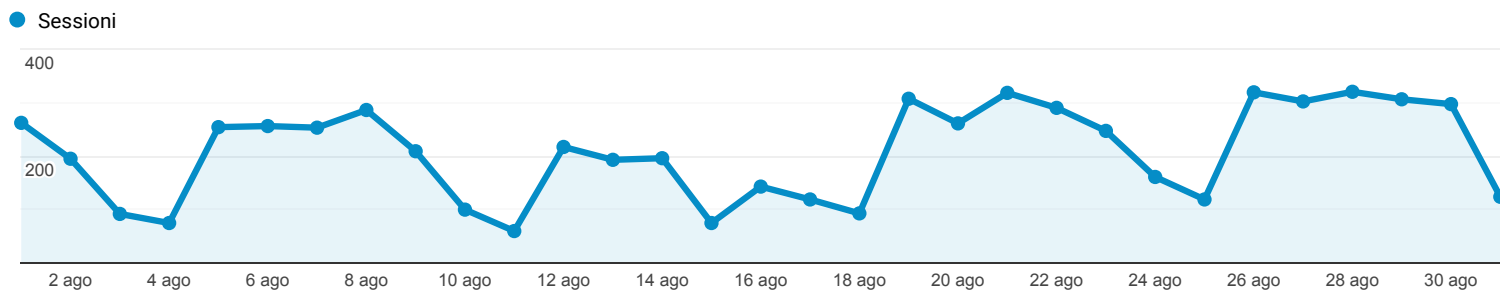

Rapporto mensile

TUTTI » MESE DELL'ANNO: 201908

1 ago 2019 - 31 ago 2019

Tutti gli utenti
100,00% Sessioni

Esplorazione

Data	Sessioni	Utenti	Durata sessione media	Visualizzazioni di pagina	Pagine/sessione	Utenti (obsoleto)
	6.449 % del totale: 100,00% (6.449)	3.858 % del totale: 100,00% (3.858)	00:02:12 Media per vista: 00:02:12 (0,00%)	18.743 % del totale: 100,00% (18.743)	2,91 Media per vista: 2,91 (0,00%)	5.087 % del totale: 131,86% (3.858)
1. 20190828	320 (4,96%)	249 (4,89%)	00:01:41	815 (4,35%)	2,55	249 (4,89%)
2. 20190826	319 (4,95%)	242 (4,76%)	00:02:26	1.001 (5,34%)	3,14	242 (4,76%)
3. 20190821	318 (4,93%)	250 (4,91%)	00:01:59	945 (5,04%)	2,97	250 (4,91%)
4. 20190819	307 (4,76%)	231 (4,54%)	00:02:35	1.053 (5,62%)	3,43	231 (4,54%)
5. 20190829	306 (4,74%)	244 (4,80%)	00:01:49	739 (3,94%)	2,42	244 (4,80%)
6. 20190827	302 (4,68%)	243 (4,78%)	00:02:16	723 (3,86%)	2,39	243 (4,78%)
7. 20190830	297 (4,61%)	231 (4,54%)	00:01:50	843 (4,50%)	2,84	231 (4,54%)
8. 20190822	290 (4,50%)	220 (4,32%)	00:01:37	785 (4,19%)	2,71	220 (4,32%)
9. 20190808	286 (4,43%)	228 (4,48%)	00:03:06	846 (4,51%)	2,96	228 (4,48%)
10. 20190801	262 (4,06%)	213 (4,19%)	00:02:27	806 (4,30%)	3,08	213 (4,19%)
11. 20190820	261 (4,05%)	204 (4,01%)	00:02:17	744 (3,97%)	2,85	204 (4,01%)
12. 20190806	256 (3,97%)	201 (3,95%)	00:03:51	912 (4,87%)	3,56	201 (3,95%)
13. 20190805	254 (3,94%)	197 (3,87%)	00:03:17	864 (4,61%)	3,40	197 (3,87%)
14. 20190807	253 (3,92%)	186 (3,66%)	00:02:07	742 (3,96%)	2,93	186 (3,66%)
15. 20190823	247 (3,83%)	196 (3,85%)	00:01:43	626 (3,34%)	2,53	196 (3,85%)
16. 20190812	217 (3,36%)	165 (3,24%)	00:02:13	624 (3,33%)	2,88	165 (3,24%)
17. 20190809	209 (3,24%)	157 (3,09%)	00:01:22	499 (2,66%)	2,39	157 (3,09%)
18. 20190814	196 (3,04%)	158 (3,11%)	00:02:41	616 (3,29%)	3,14	158 (3,11%)
19. 20190802	195 (3,02%)	160 (3,15%)	00:02:29	665 (3,55%)	3,41	160 (3,15%)
20. 20190813	193 (2,99%)	150 (2,95%)	00:02:25	569 (3,04%)	2,95	150 (2,95%)