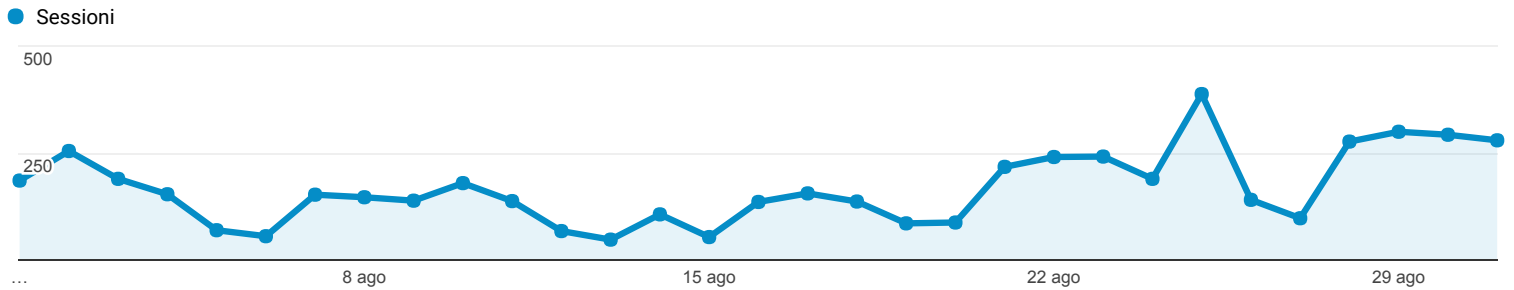

Rapporto mensile

TUTTI » MESE DELL'ANNO: 201708

01 ago 2017 - 31 ago 2017

Tutti gli utenti
100,00% Sessioni

Esplorazione

Data	Sessioni	Utenti	Durata sessione media	Visualizzazioni di pagina	Pagine/sessione	Utenti (obsoleto)
	5.185 % del totale: 100,00% (5.185)	3.540 % del totale: 100,00% (3.540)	00:01:55 Media per vista: 00:01:55 (0,00%)	13.858 % del totale: 100,00% (13.858)	2,67 Media per vista: 2,67 (0,00%)	4.440 % del totale: 125,42% (3.540)
1. 20170825	387 (7,46%)	361 (8,13%)	00:01:03	682 (4,92%)	1,76	361 (8,13%)
2. 20170829	299 (5,77%)	254 (5,72%)	00:02:47	758 (5,47%)	2,54	254 (5,72%)
3. 20170830	292 (5,63%)	250 (5,63%)	00:01:40	700 (5,05%)	2,40	250 (5,63%)
4. 20170831	279 (5,38%)	235 (5,29%)	00:01:21	722 (5,21%)	2,59	235 (5,29%)
5. 20170828	276 (5,32%)	234 (5,27%)	00:02:19	838 (6,05%)	3,04	234 (5,27%)
6. 20170802	254 (4,90%)	194 (4,37%)	00:04:35	899 (6,49%)	3,54	194 (4,37%)
7. 20170823	241 (4,65%)	210 (4,73%)	00:01:47	641 (4,63%)	2,66	210 (4,73%)
8. 20170822	240 (4,63%)	205 (4,62%)	00:01:48	656 (4,73%)	2,73	205 (4,62%)
9. 20170821	217 (4,19%)	180 (4,05%)	00:02:10	622 (4,49%)	2,87	180 (4,05%)
10. 20170803	189 (3,65%)	153 (3,45%)	00:01:50	546 (3,94%)	2,89	153 (3,45%)
11. 20170824	189 (3,65%)	166 (3,74%)	00:02:20	528 (3,81%)	2,79	166 (3,74%)
12. 20170801	185 (3,57%)	153 (3,45%)	00:02:40	725 (5,23%)	3,92	153 (3,45%)
13. 20170810	179 (3,45%)	153 (3,45%)	00:02:04	522 (3,77%)	2,92	153 (3,45%)
14. 20170817	155 (2,99%)	128 (2,88%)	00:02:07	514 (3,71%)	3,32	128 (2,88%)
15. 20170804	153 (2,95%)	128 (2,88%)	00:02:12	494 (3,56%)	3,23	128 (2,88%)
16. 20170807	152 (2,93%)	126 (2,84%)	00:02:17	471 (3,40%)	3,10	126 (2,84%)
17. 20170808	146 (2,82%)	127 (2,86%)	00:01:32	319 (2,30%)	2,18	127 (2,86%)
18. 20170826	140 (2,70%)	127 (2,86%)	00:00:58	278 (2,01%)	1,99	127 (2,86%)
19. 20170809	138 (2,66%)	120 (2,70%)	00:01:22	388 (2,80%)	2,81	120 (2,70%)